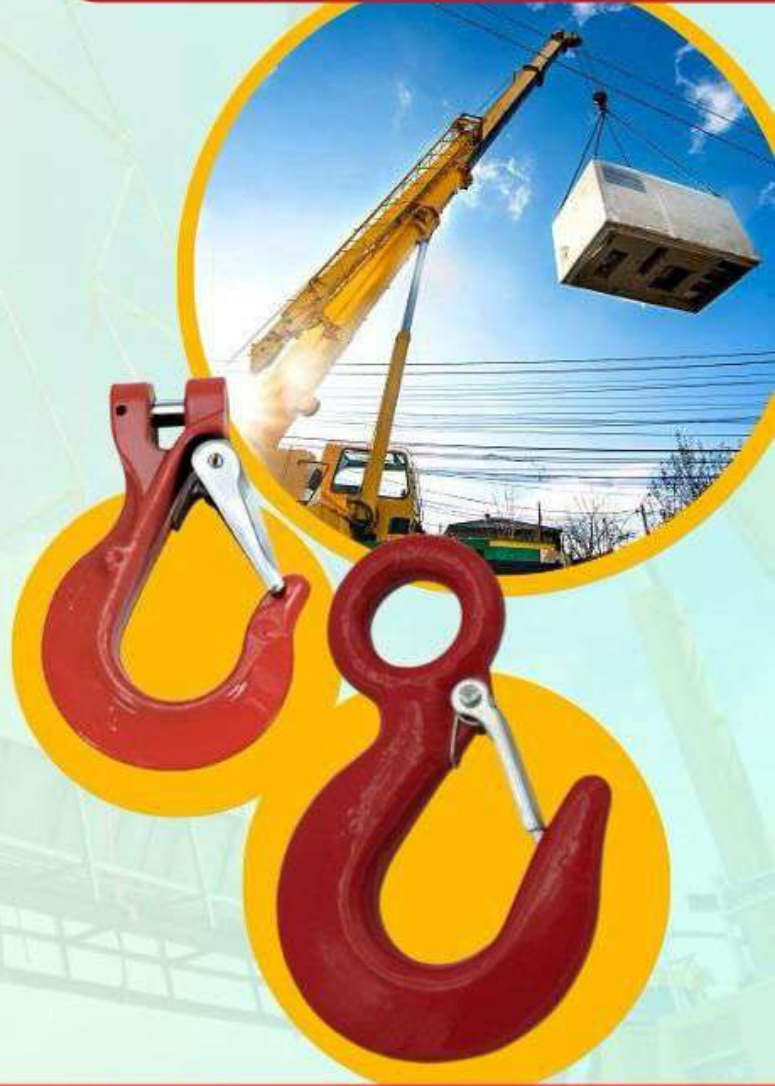

URBANLIFT

MECH & TECH INDUSTRIES

ALLOY STEEL EYE HOOK WITH SAFETY LATCH

Secure Your Lifts with Confidence

Manufactured from high-quality alloy steel, our eye hook ensures exceptional strength, making it suitable for heavy-duty lifting applications.

Contact Now

+91 9911317766, +91 8285947684

www.urbanlift.in